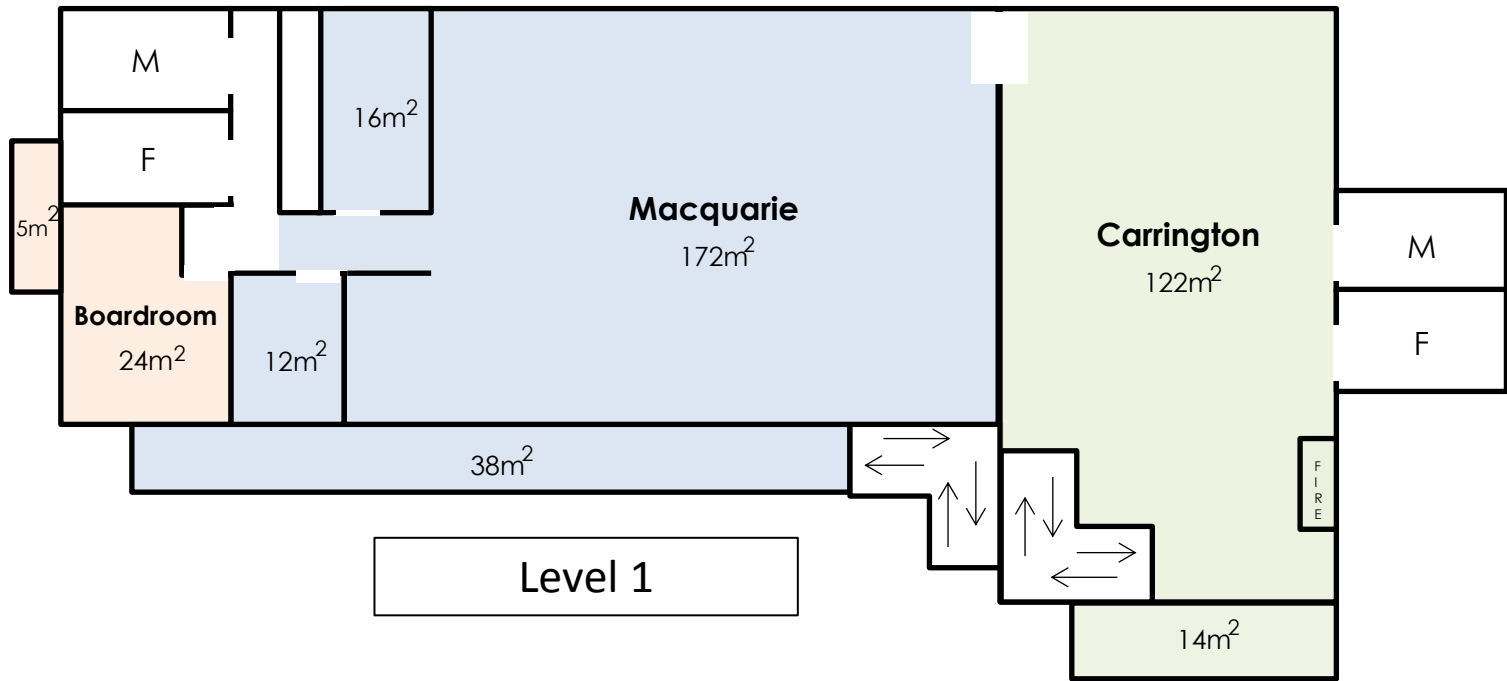

ROOM	CAPACITIES								AREA (m2)		Ceiling (m)
	Theatre	Classroom	Cabaret	Banquet	Banquet + Dance	Board Room	U-Shape	Cocktail	Internal (m2)	External (m2)	
Wentworth	280	120	125	180	150	35	60	300	321	124	3.0-5.9
Carrington	100	70	50	72	60	30	24	120	122	14	2.9
Foresters	120	60	60	100	80	25	48	240	247	99	2.8
Macquarie	150	80	70	100	85	28	35	160	172	38	2.8
Macquarie 1	10	-	-	-	-	6	-	-	16	-	2.8
Macquarie 2	8	-	-	-	-	5	-	-	12	-	2.8
Boardroom	16	-	-	-	-	8	-	-	24	5	2.8

JAMBEROO RESORT

JAMBEROO RESORT