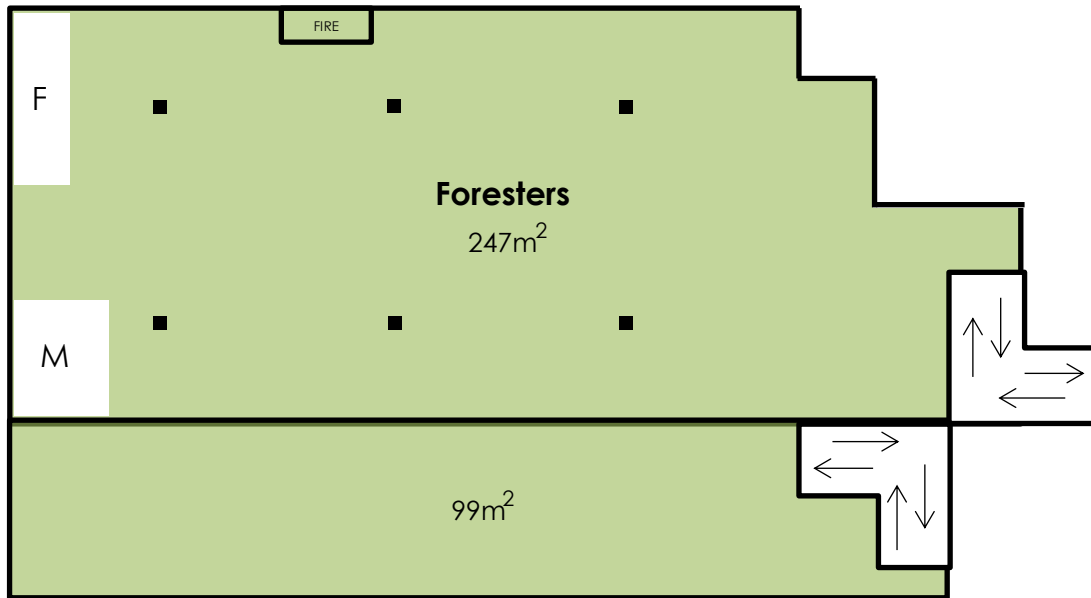

ROOM	CAPACITIES								AREA (m2)		Ceiling (m)
	Theatre	Classroom	Cabaret	Banquet	Banquet + Dance	Board Room	U-Shape	Cocktail	Internal (m2)	External (m2)	
Wentworth	280	120	125	180	150	35	60	300	321	124	3.0-5.9
Carrington	100	70	50	72	60	30	24	120	122	14	2.9
Foresters	120	60	60	100	80	25	48	240	247	99	2.8
Macquarie	150	80	70	100	85	28	35	160	172	38	2.8
Macquarie 1	10	-	-	-	-	6	-	-	16	-	2.8
Macquarie 2	8	-	-	-	-	5	-	-	12	-	2.8
Boardroom	16	-	-	-	-	8	-	-	24	5	2.8

JAMBEROO RESORT

JAMBEROO RESORT