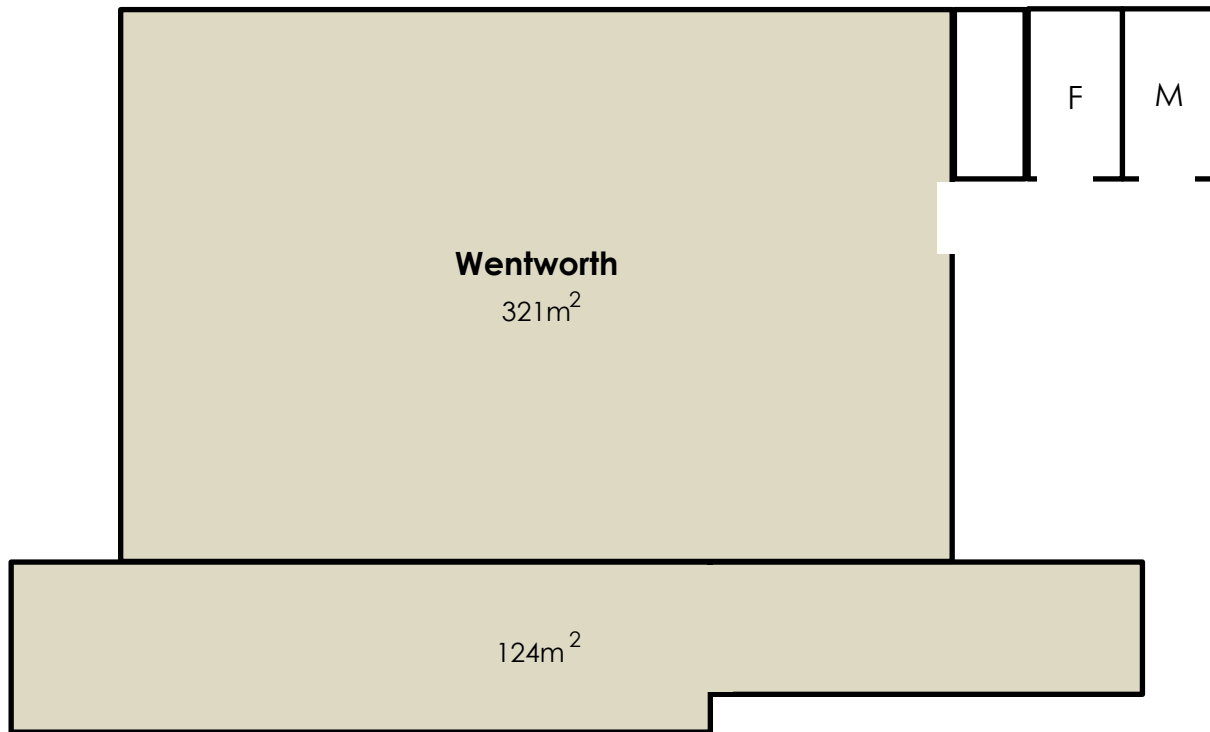

The boardroom has a separate entry and it's own balcony and all four rooms have natural light.

The main room dimensions are 11.0 metres in width and a generous 17.3 metres in length.

Male and female bathrooms and connection available to the adjoining Carrington Room.

The Carrington room on level one of our conference centre features it's own fireplace and private balcony.

The main room dimensions are 8.9 metres in width and 13.5 metres in length.

Male and female bathrooms and connection available to the adjoining Macquarie Room and the Foresters Restaurant via internal stairs.

The room dimensions are 11.0 metres in width and a generous 22.5 metres in length.

Male and female bathrooms, it's own commercial kitchen and an abundance of natural light.

The Wentworth room has a vaulted ceiling to a height of 5.9m and a 30 metre long outdoor deck to enjoy the tranquillity of Fryers Creek.

There is a clear 3.0m to the exposed roof beams and the pillarless design offers room dimensions of 14.6 metres in width and a generous 22.0 metres in length.

Male and female bathrooms, it's own commercial kitchen and an abundance of natural light.