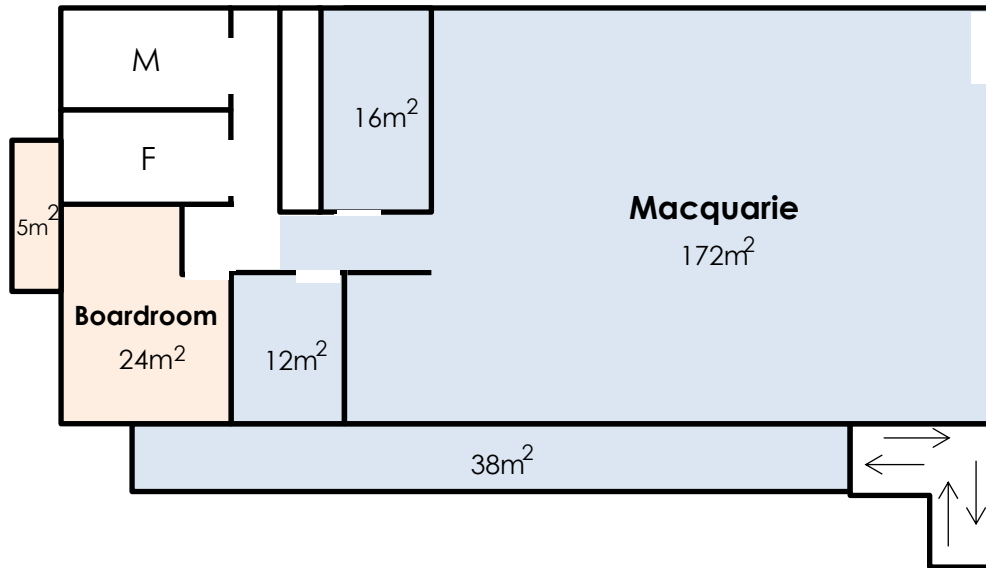

The Macquarie room on level one of our conference centre features a large pillarless plenary space, plus two purpose built syndicate rooms, as well as a full length undercover balcony.

The boardroom has a separate entry and it's own balcony and all four rooms have natural light.

The main room dimensions are 11.0 metres in width and a generous 17.3 metres in length.

Male and female bathrooms and connection available to the adjoining Carrington Room.