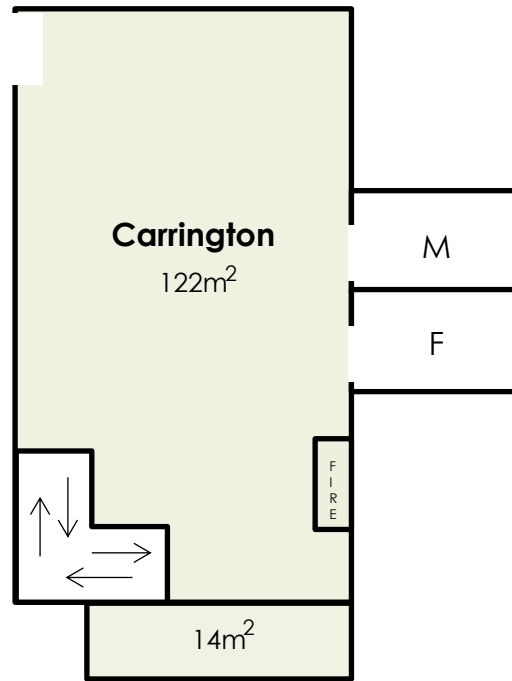

ROOM	CAPACITIES								AREA (m2)		Ceiling (m)
	Theatre	Classroom	Cabaret	Banquet	Banquet + Dance	Board Room	U-Shape	Cocktail	Internal (m2)	External (m2)	
Wentworth	280	120	125	180	150	35	60	300	321	124	3.0-5.9
Carrington	100	70	50	72	60	30	24	120	122	14	2.9
Foresters	120	60	60	100	80	25	48	240	247	99	2.8
Macquarie	150	80	70	100	85	28	35	160	172	38	2.8
Macquarie 1	10	-	-	-	-	6	-	-	16	-	2.8
Macquarie 2	8	-	-	-	-	5	-	-	12	-	2.8
Boardroom	16	-	-	-	-	8	-	-	24	5	2.8

The boardroom has a separate entry and it's own balcony and all four rooms have natural light.

The main room dimensions are 11.0 metres in width and a generous 17.3 metres in length.

Male and female bathrooms and connection available to the adjoining Carrington Room.

The Carrington room on level one of our conference centre features it's own fireplace and private balcony.

The main room dimensions are 8.9 metres in width and 13.5 metres in length.

Male and female bathrooms and connection available to the adjoining Macquarie Room and the Foresters Restaurant via internal stairs.

The room dimensions are 11.0 metres in width and a generous 22.5 metres in length.

Male and female bathrooms, it's own commercial kitchen and an abundance of natural light.

The Wentworth room has a vaulted ceiling to a height of 5.9m and a 30 metre long outdoor deck to enjoy the tranquillity of Fryers Creek.