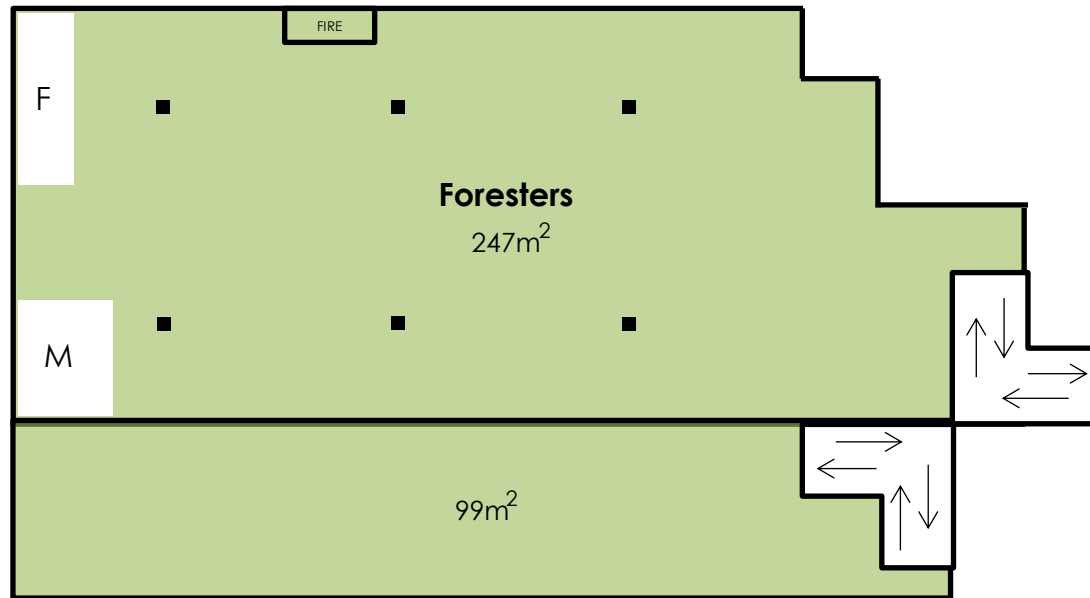

The boardroom has a separate entry and it's own balcony and all four rooms have natural light.

The main room dimensions are 11.0 metres in width and a generous 17.3 metres in length.

Male and female bathrooms and connection available to the adjoining Carrington Room.

The Carrington room on level one of our conference centre features it's own fireplace and private balcony.

The main room dimensions are 8.9 metres in width and 13.5 metres in length.

Male and female bathrooms and connection available to the adjoining Macquarie Room and the Foresters Restaurant via internal stairs.

The room dimensions are 11.0 metres in width and a generous 22.5 metres in length.

Male and female bathrooms, it's own commercial kitchen and an abundance of natural light.

The Wentworth room has a vaulted ceiling to a height of 5.9m and a 30 metre long outdoor deck to enjoy the tranquillity of Fryers Creek.

There is a clear 3.0m to the exposed roof beams and the pillarless design offers room dimensions of 14.6 metres in width and a generous 22.0 metres in length.

Male and female bathrooms, it's own commercial kitchen and an abundance of natural light.